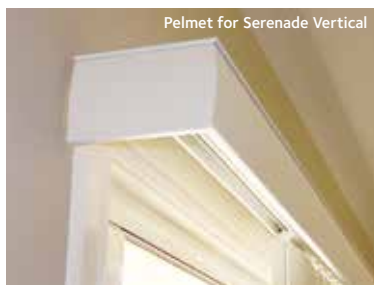

# VERTICAL BLINDS

Vertical Drapes are easily the most practical blind on the market, suited to most windows and door openings. Highly adaptable, they can be used in casual or formal areas.

Vertical Drapes come with simple, easy-to-use controls that rotate the slats through 180° giving absolute control over the light and the desired level of privacy.

Manufactured to exacting quality standards, Vertical Drapes are carefully crafted with the finest materials to ensure a long, trouble-free life.

With a choice from hundreds of decorator colours, patterns, plains, translucent or blackout fabrics, we offer you a varied choice to complement any décor.

Pelmet for Serenade Vertical