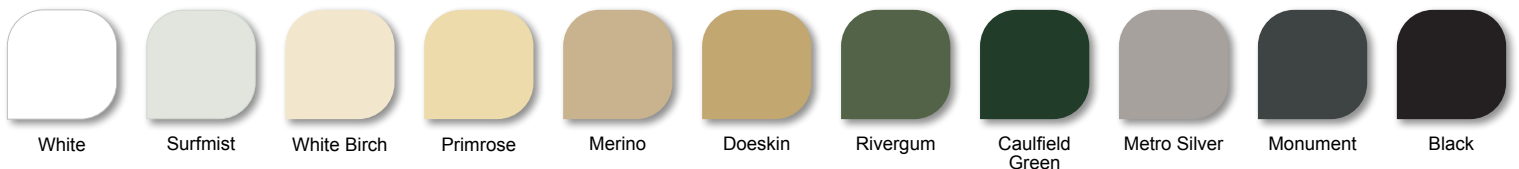

Available in a range of standard or custom power-coated colours, Aluminium Louvre Awnings provide a stylish modern finish to your home.

A MODERN DESIGN WITH CONTROL FLEXIBILITY.

Adjust the amount of light, heat and privacy in your home.

Features & Benefits

- Protection from the elements: Aluminium Louvre Awnings provide protection from the sun, wind and rain keeping your house cool in the summer and warm in the winter.
- Easy panel replacement: Should any of the panels become damaged, the design provides for easy panel replacement without removing the awning.
- Three variations: You can choose from standard open pitch, closed pitch or adjustable louvres with internal or external controls.
- Extensive colour range: With a large range of standard colours to choose from or powder coated to match your existing colour scheme, combined with the ability to mix and match panels, you can create a unique look for your home.
- Complete weather protection: No eaves? Aluminium Louvre Awning top covers are available for complete weather protection for your windows.

*Colours above are an indication only and may appear different on paper or on screen to the actual colours.