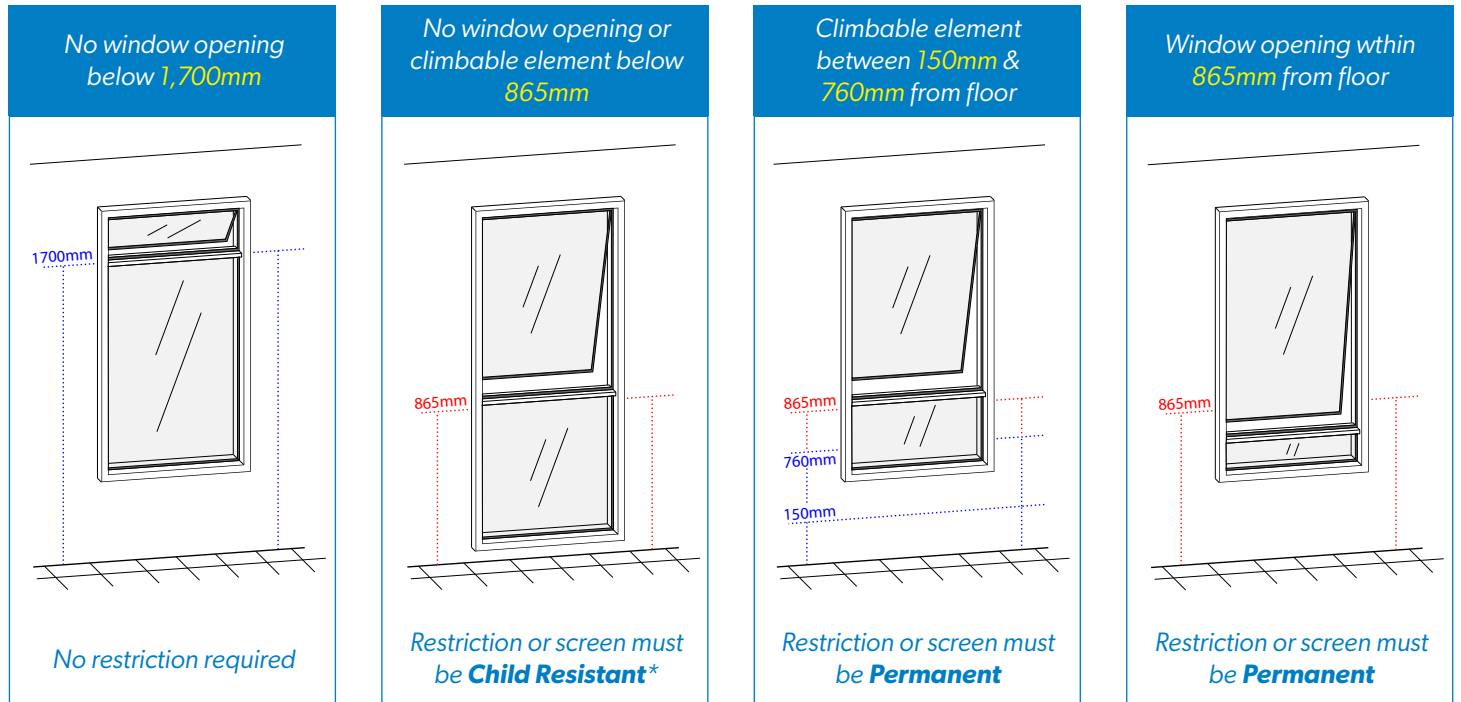

FALL PREVENTION

BUILDING CODE REQUIREMENTS

This diagram below displays the various scenarios indicating where fall prevention is required.

*Note: Restrictions apply to **any** window opening type.

CHILD RESISTANT means that a key, Allen key, screwdriver, spanner or the coordinated use of two hands is required to open the window beyond 125mm.